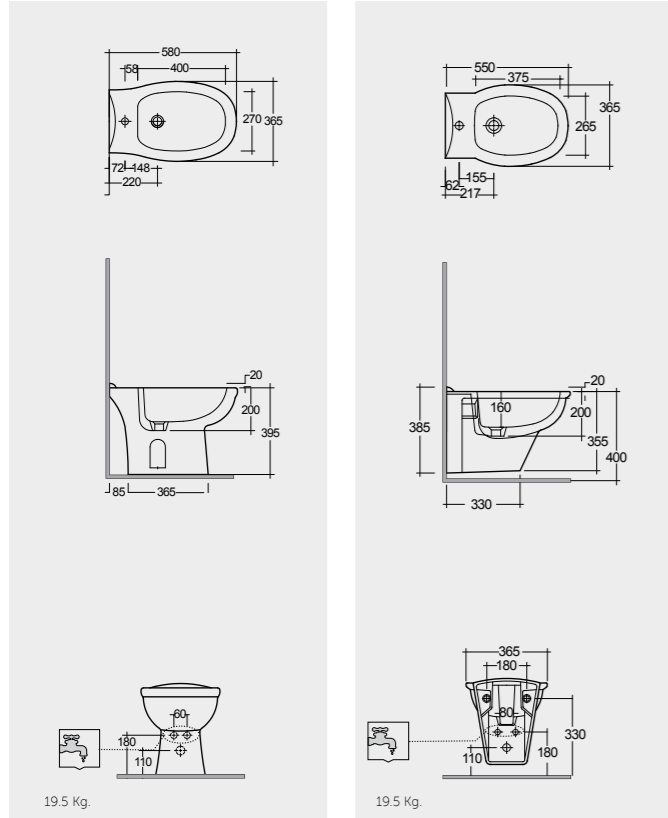

Models

النماذج

58 CM  
KR07AWHA

55 CM  
KR08AWHA

Back Open

Measurements

القياسات

Colours available