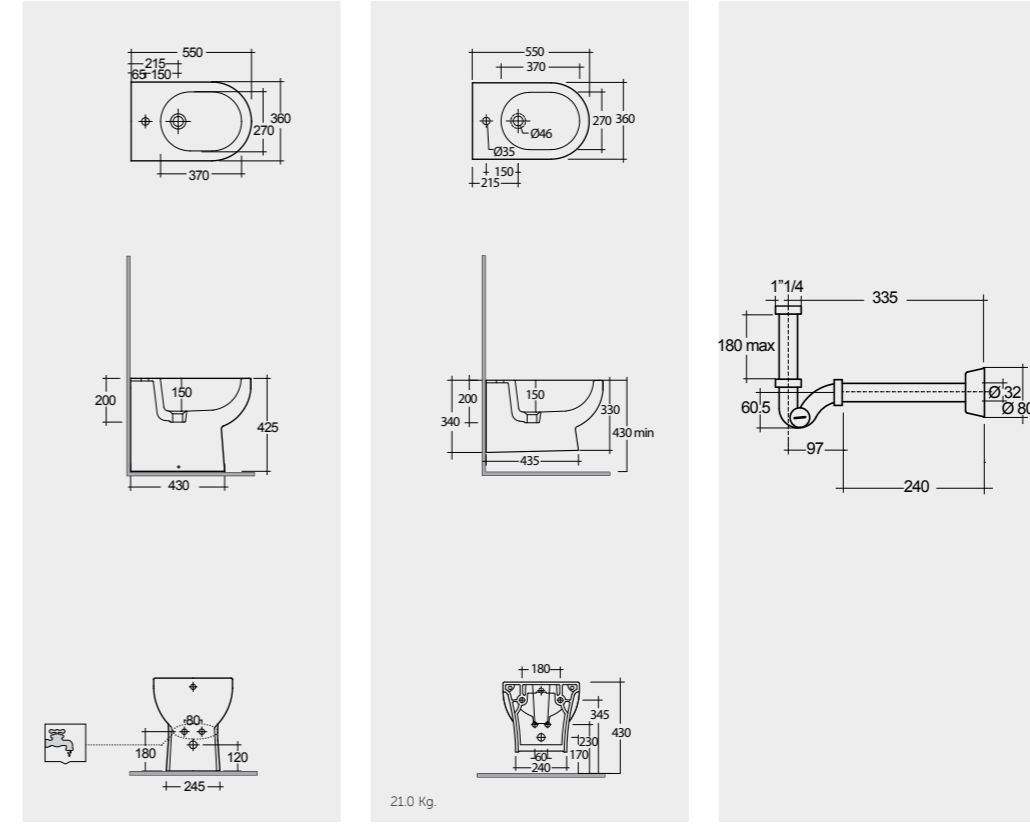

Models

55 CM  
TQ14AWHA

55 CM  
TQ09AWHA

FOR BIDET  
ABS CHROME: BTRBDABS010  
PP WHITE: BTRBDPPR011

Inspectionable

النماذج

Measurements

Colours available