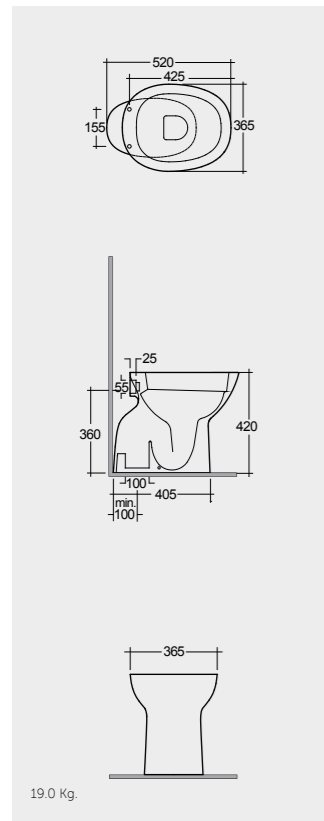

Measurements

القياسات

Urea RAK-Morning MORSC3901WH