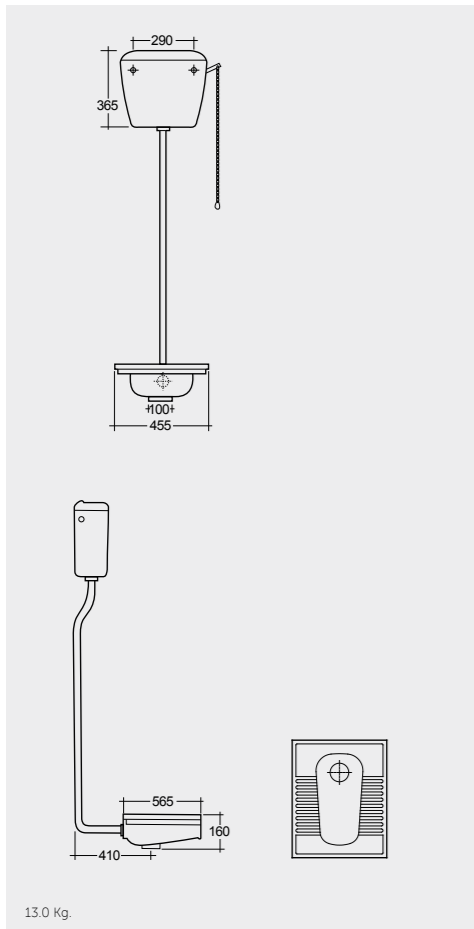

# SQUATTING PANS AND CISTERNS

Models

النماذج

SQUATTING PAN AND CISTERN 18 CM OC01AWHA OC38AWHA

SQUATTING PAN AND CISTERN 13 CM OC02AWHA OC38AWHA

Measurements

القياسات

Colours available