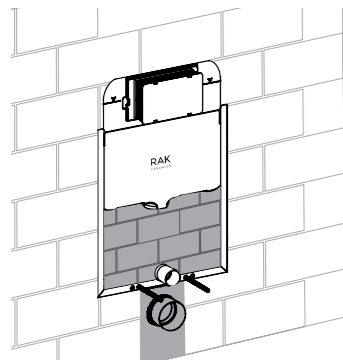

SOLID WALL INSTALLATION