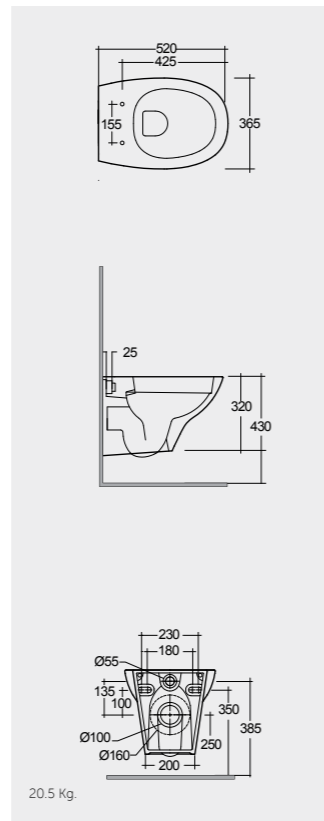

Urea RAK-Morning MORSC3901WH

Measurements

القياسات