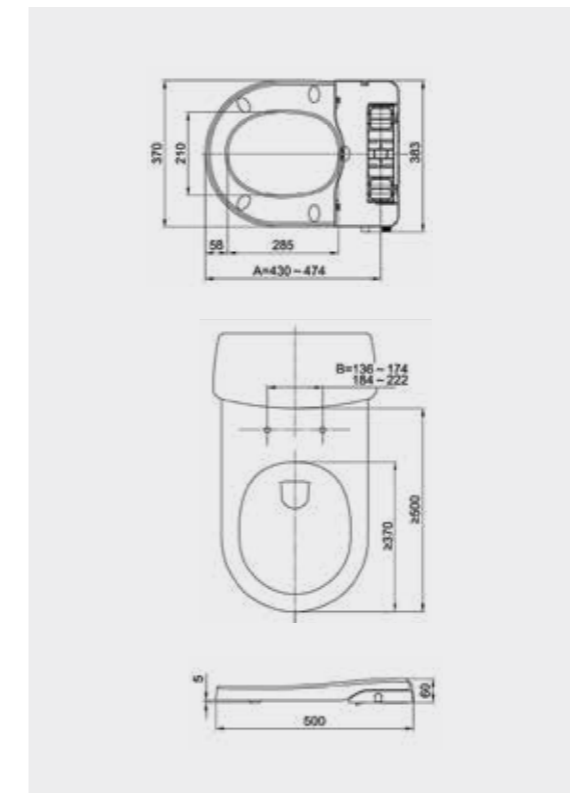

غطاء مقعد برشافة

Both functions of bidet wash enabled
Replace traditional toilet paper to offer healthier washing.
جميع خصائص الغسيل بالرشافة ممكنة استبدال ورق التواليت التقليدي لتوفير غسيل أكثر صحة.

Unplugged, Secure and Pro-Eco Secure wash without plugging in and power limits.
منزوع القابس وآمن وصديق للبيئة غسيل آمن دون التوصيل بالكهرباء وقيود الطاقة.

Quick installation/disassembly for convenient cleaning
Quick installation/disassembly design for effortless cleaning & maintenance
التركيب/ الفك السريع من أجل عملية تنظيف مريحة
تم تصميم التركيب/ الفك السريع من أجل التنظيف والصيانة دون بذل مجهود

One-button switch on/off (easy to use), One-button switch makes it easy to use.
زر واحد للتشغيل/ الإيقاف (سهل الاستخدام)، زر واحد للتشغيل يجعل الاستخدام سهلاً.

Suitable Models:

الموديلات الملائمة:

- RAK-Compact Back To Wall WC P Trap
- RAK-Resort 665 Btw Wc P Trap
- RAK-Resort 665 Cc Wc P Trap
- RAK-Resort Back To Wall WC P
- RAK- Jumierah 240 WC S Trap
- RAK-Tonique Btw WC P Trap
- RAK-Compact Rimless CC BTW WC-P Trap 750 mm
- RAK-Compact Rimless CC WC-P Trap 750 mm
- RAK-Liwa WC P Trap
- RAK-Liwa WC S Trap

- راك-كومباكت مستند إلى الجدار بمحس غلق (بي)
- راك-ريسورت ٦٦٥ مستند إلى الجدار بمحس غلق (بي)
- راك-ريسورت ٦٦٥ قطعتين بمحس غلق (بي)
- راك-ريسورت مستند إلى الجدار بمحس (بي)
- راك-جميرا ٢٤٠ بمحس غلق (اس)
- راك-تونيك بمحس غلق (بي)
- راك-كومباكت بدون اطار مستند إلى الجدار بمحس غلق (بي) ٧٥٠
- راك-كومباكت بدون اطار بمحس غلق (بي) ٧٥٠
- راك-ليوا بمحس غلق (بي)
- راك-ليوا بمحس غلق (اس)