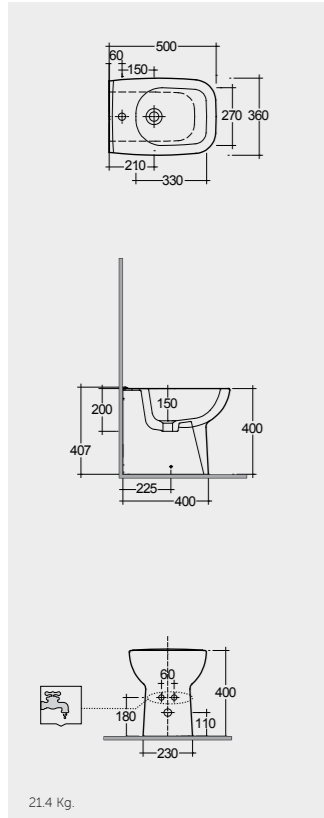

Models

النماذج

50 CM  
ORG14AWHA

50 CM  
ORG08AWHA

FOR BIDET  
PP WHITE : BTRBDPPR011  
ABS CHROME : BTRBDABS010

Measurements

القياسات

Notes