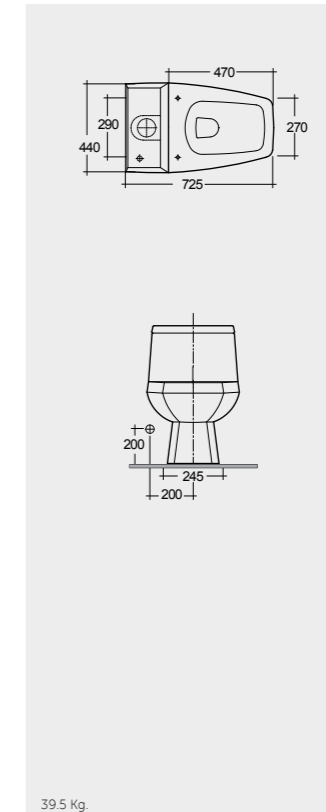

39.5 Kg.
ABS Star
ST05AWHA

الألوان المتاحة