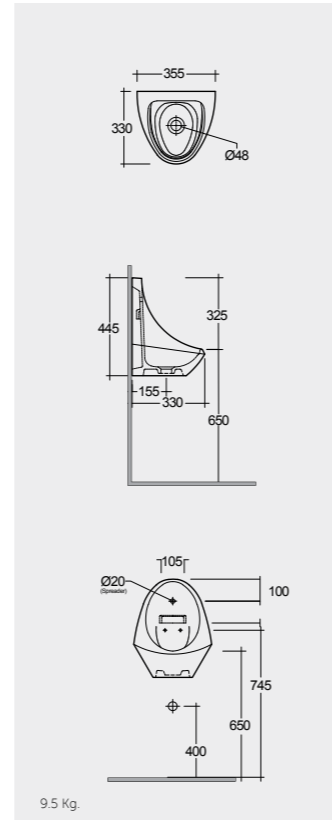

35 CM  
OC13AAWHA

URINAL PARTITION فاصل ميوالة

URINAL PARTITION 35 CM  
SE20AWHA

Measurements

القياسات

Model ID: VN20  
Suitable WASTE TRAP: FS10 CONDC  
Fixing Kit: FS37UK

Model ID: SE19  
Suitable bracket: OC36-TBKT  
Suitable waste outlet kit: MX08ME  
\* OC36-TBKT Bracket screw hole location