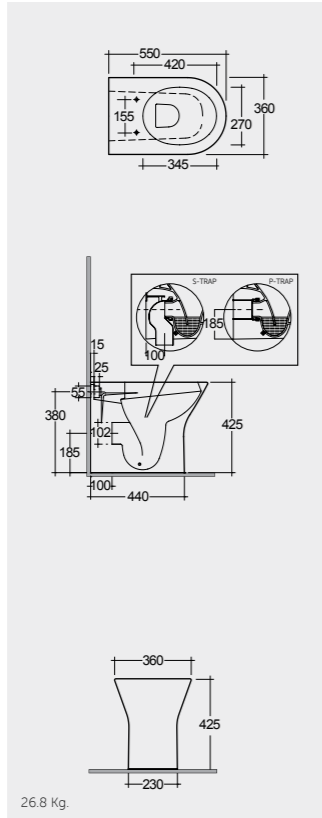

Urea RAK-Resort YFG106C