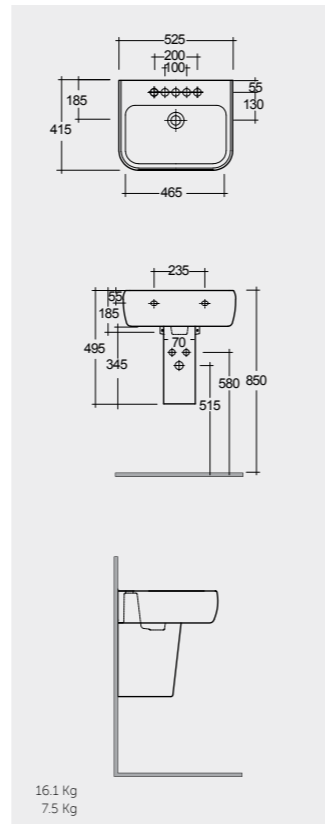

42 CM  
MP0701AWHA  
MP0103AWHA

52 CM  
MP0901AWHA

FOR WASH BASIN  
INOX CHROME : BTRWBSST001  
ABS CHROME : BTRWBABS002

النماذج

Inspectionable

Measurements

القياسات

Measurements