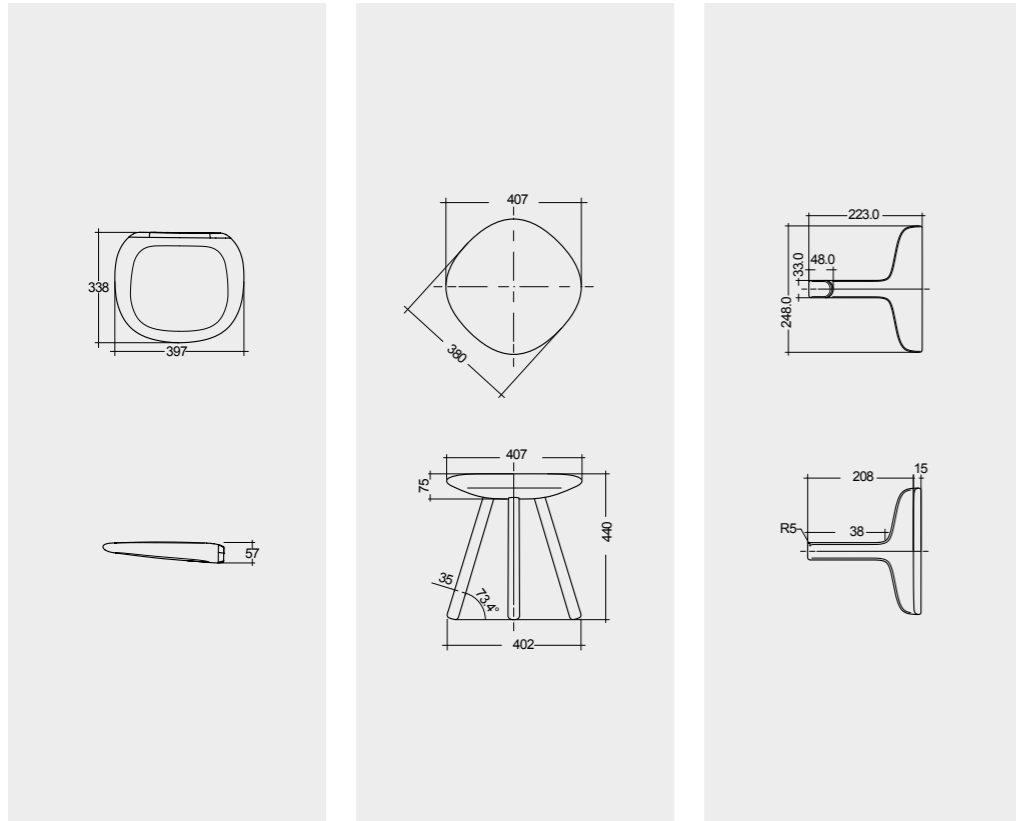

Foldable

Measurements

القياسات