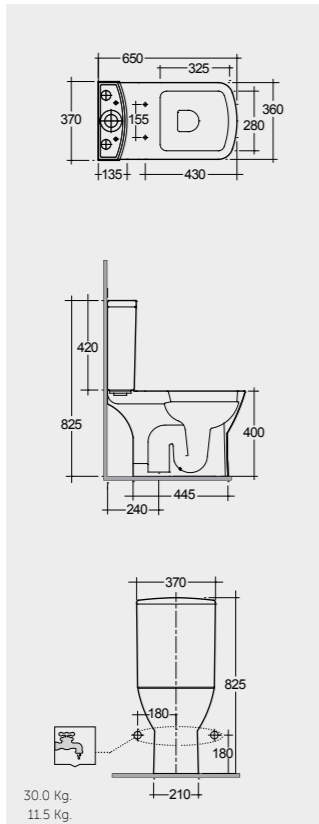

65 CM  
SM11AWHA  
SM10AWHA  
Back Open

65 CM  
SM03AWHA  
SM10AWHA  
Back Open

54 CM  
SM16AWHA

Measurements

القياسات

Urea RAK-Summit  
YFG088C

Urea RAK-Summit  
YFG088C

Urea RAK-Summit  
YFG088C