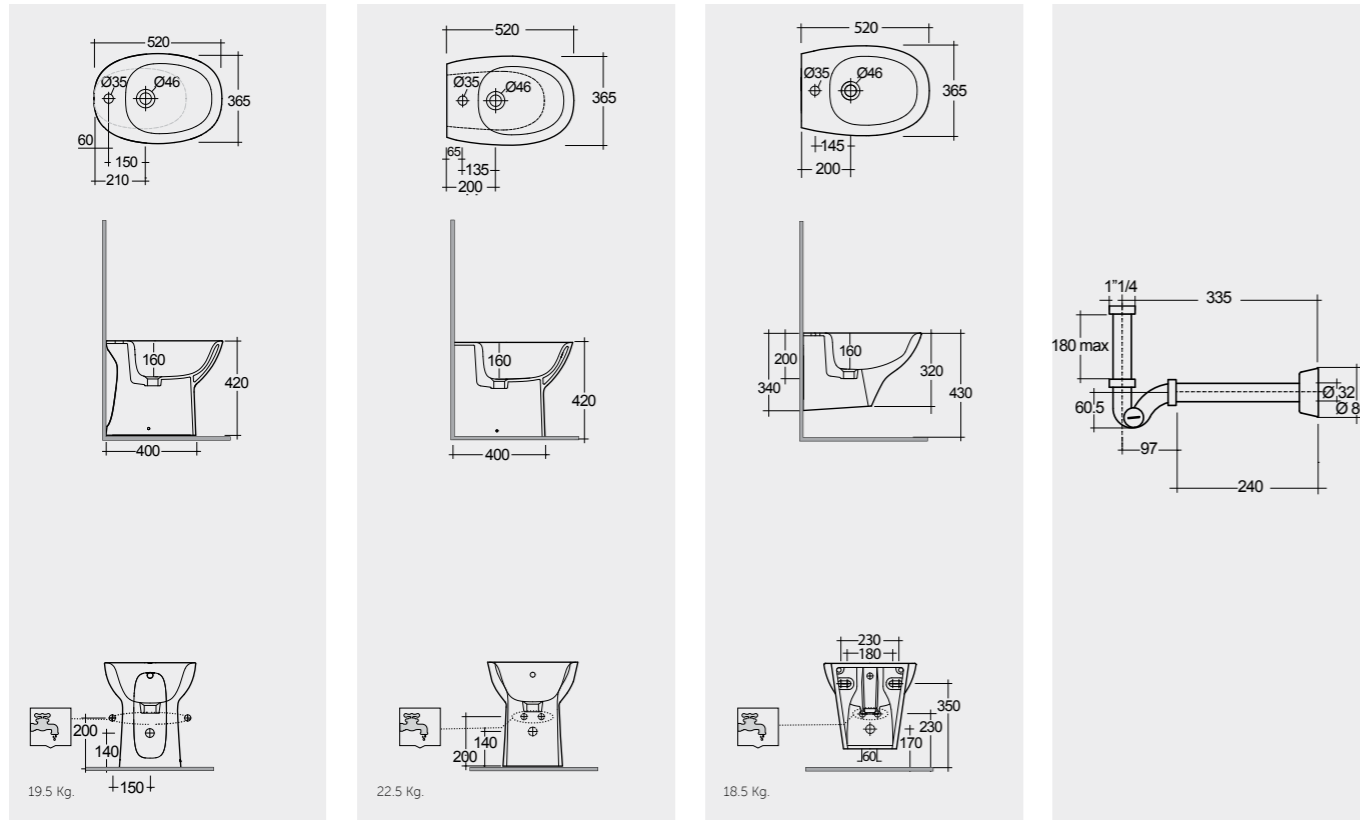

52 CM  
MORBD2015AWHA

52 CM  
MORBD2100AWHA

FOR BIDET  
PP WHITE : BTRBDPPR011  
ABS CHROME : BTRBDABS010

Comfort Height 42 CM

Comfort Height 42 CM

Measurements

القياسات

Colours available