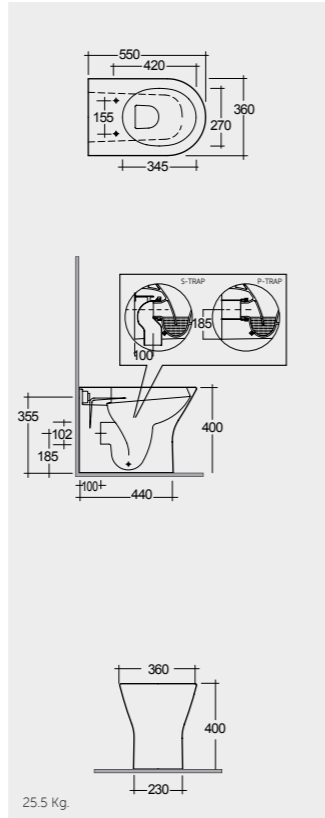

Urea RAK-Resort YFG106C