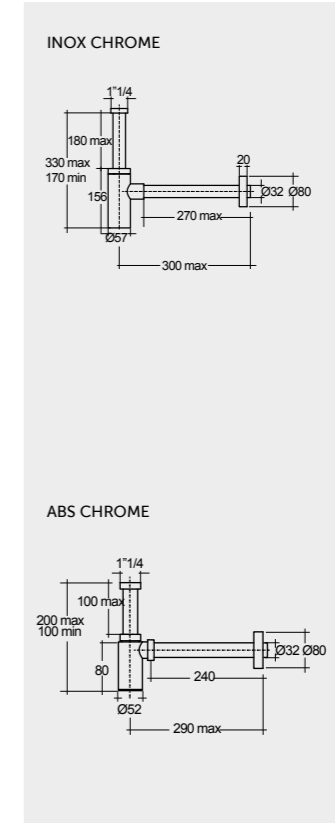

42 CM  
MP0701AWHA  
MP0103AWHA

52 CM  
MP0901AWHA

FOR WASH BASIN  
INOX CHROME : BTRWBSST001  
ABS CHROME : BTRWBABS002

النماذج

Inspectionable

Measurements

القياسات

Measurements