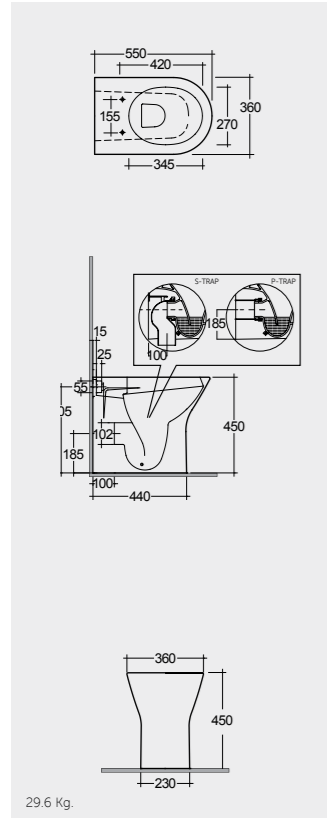

Measurements

Urea RAK-Resort YFG106C