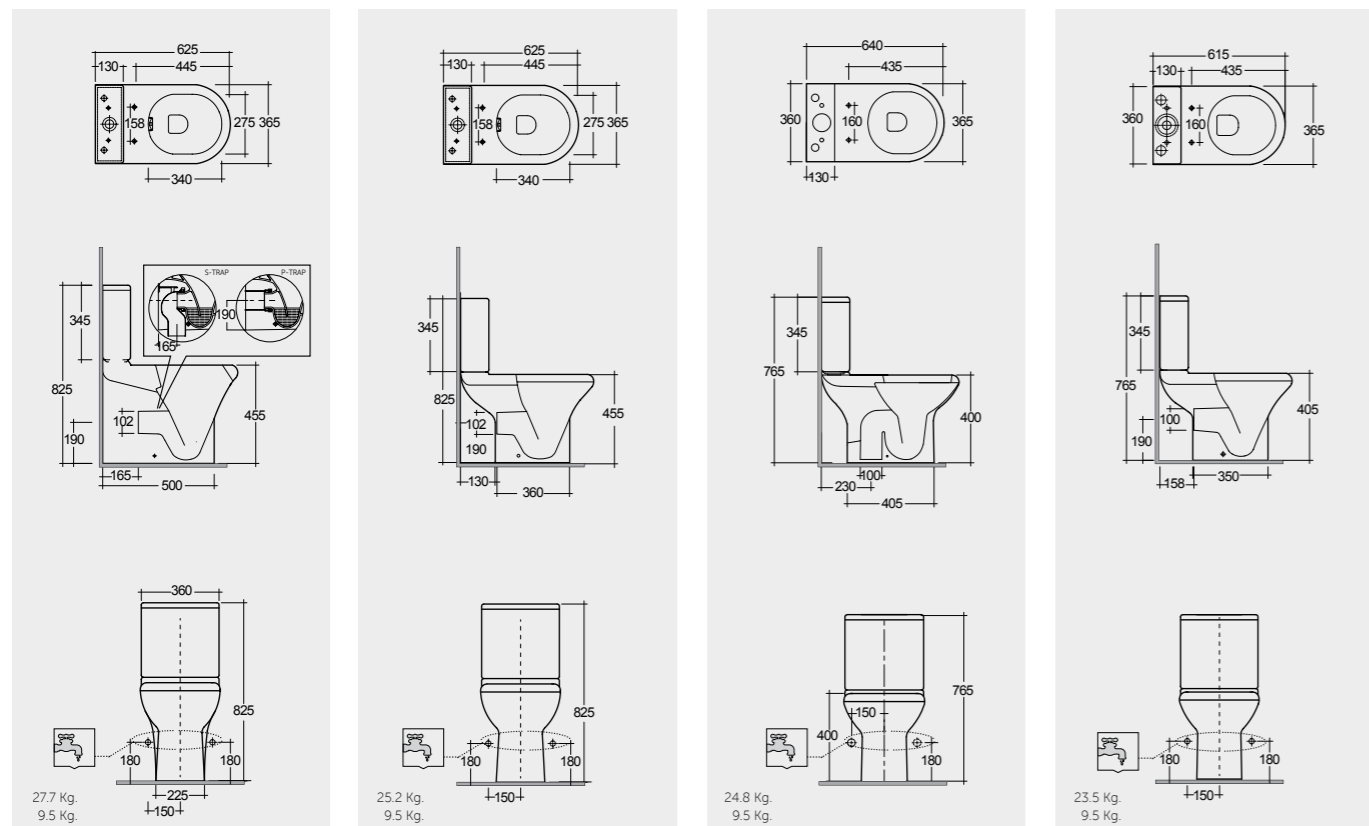

Measurements

ABS RAK-Jumeirah
JM05DNCQRAWHA
ABS RAK-Jumeirah
JM05DSCQRAWHA
Urea RAK-Compact
YFG185W
ABS RAK-Jumeirah
JM05DNCQRAWHA
ABS RAK-Jumeirah
JM05DSCQRAWHA
Urea RAK-Compact
YFG185W
ABS RAK-Jumeirah
JM05DNCQRAWHA
ABS RAK-Jumeirah
JM05DSCQRAWHA
Urea RAK-Compact
YFG173
ABS RAK-Jumeirah
JM05DNCQRAWHA
ABS RAK-Jumeirah
JM05DSCQRAWHA
Urea RAK-Compact
YFG173A
ABS RAK-Jumeirah
JM05DNCQRAWHA
ABS RAK-Jumeirah
JM05DSCQRAWHA
Urea RAK-Compact
YFG173A