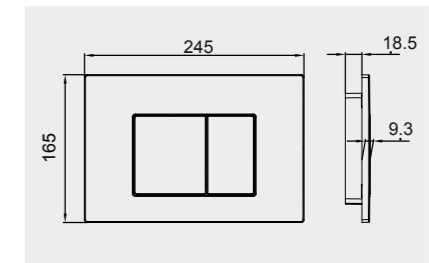

RAK-NEOFIX / PUSH PLATES

RAK-Neofix not only offers limitless installation possibilities, but a flat designed range of push plates in 3 elegant finishes and 2 different designs. The push plate is the only visible part of the concealed cistern and is built for the water saving dual system flush in volumes 6-3 liters or 4.5-3 liters. Another possibility to move functionality and style into your bathroom.

راك-نيوفيكس ليس فقط يوفر إمكانيات التركيب الا محدودة، وإنما أيضا يوفر مجموعة تصاميم مسطحة للوحات دفع في ٣ تشطيبات أنيقة وتصميمين مختلفين. لوحة الدفع هي الجزء المرئي الوحيد من الخزان المخفي، وهي مصممة لتوفير المياه المزدوج لنظام دافق في أحجام ٦-٣ لتر أو ٤,٥-٣ لتر. راک-نيوفيكس إمكانية أخرى للانتقال بوظائف وأسلوب الحمام الخاص بك.

All dimensions in mm
جميع الأبعاد بالمليمتر