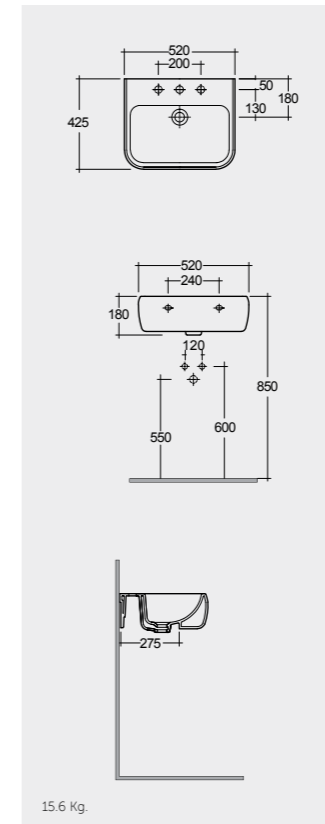

42 CM  
MP0701AWHA  
MP0103AWHA

52 CM  
MP0901AWHA

FOR WASH BASIN  
INOX CHROME : BTRWBSST001  
ABS CHROME : BTRWBABS002

النماذج

Inspectionable

Measurements

القياسات

Measurements