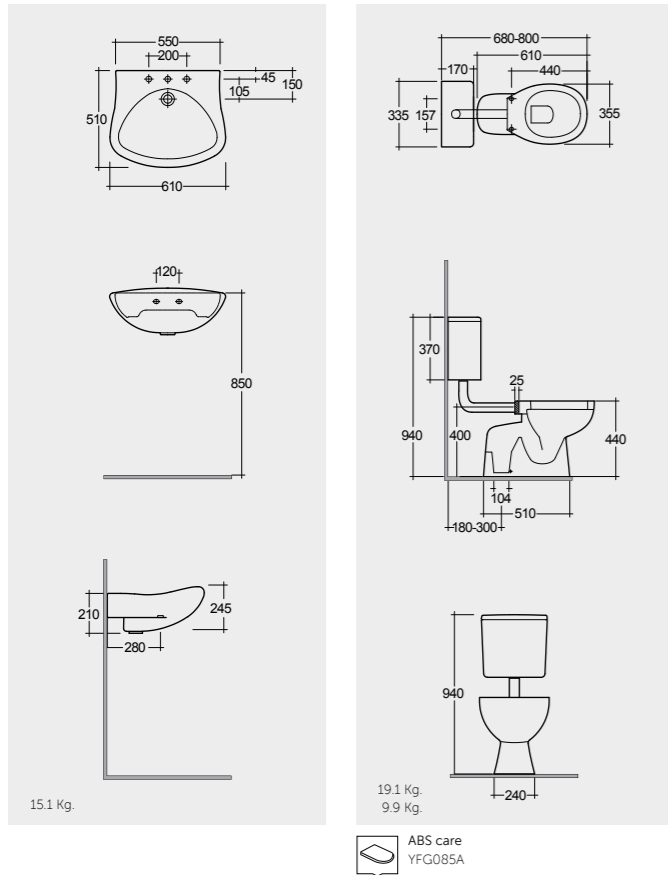

# RAK-BELLA DISABLED

Models

النماذج

61 CM  
BL0101AWHA

52 CM  
BL13AWHA  
BL16AWHA

Comfort Height 45 CM

Measurements

القياسات