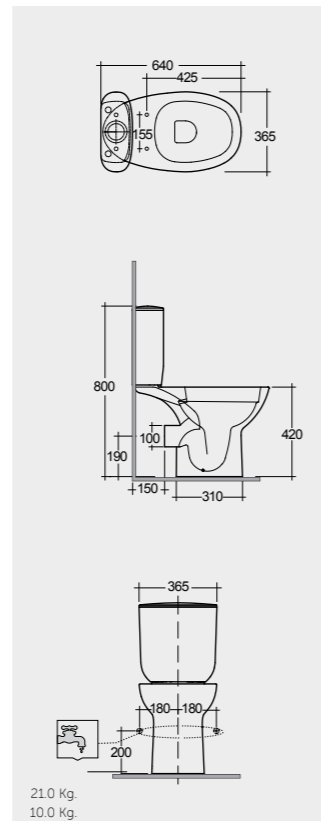

Measurements

القياسات