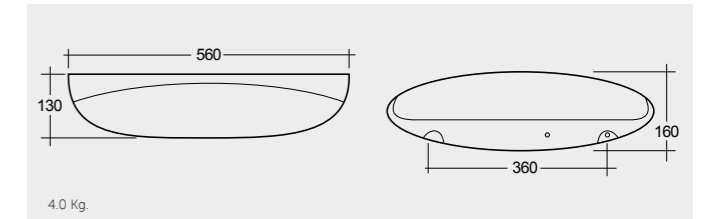

Shelf

ER21AWHA

رف