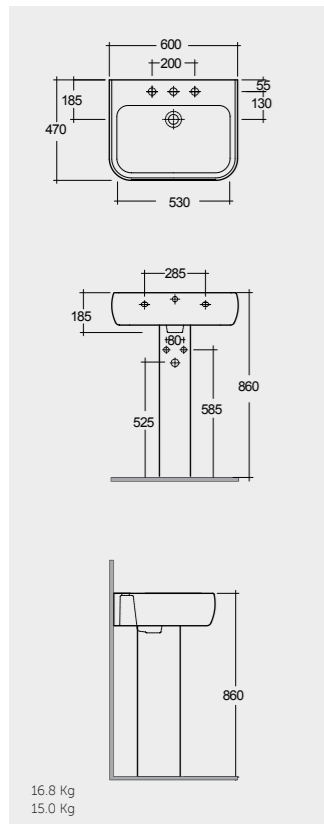

42 CM  
MP0701AWHA  
MP0103AWHA

52 CM  
MP0901AWHA

FOR WASH BASIN  
INOX CHROME : BTRWBSST001  
ABS CHROME : BTRWBABS002

النماذج

Inspectionable

Measurements

القياسات

Measurements