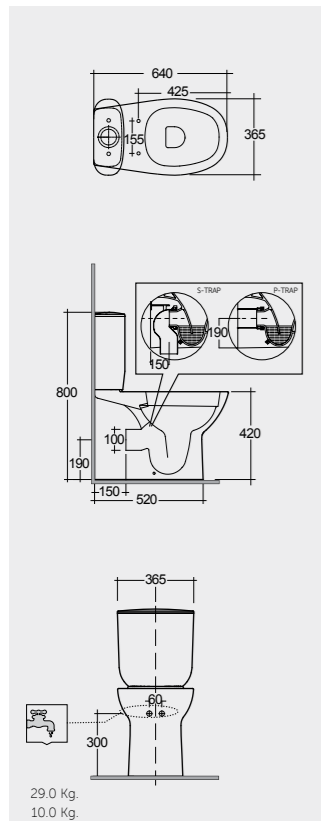

Measurements

القياسات