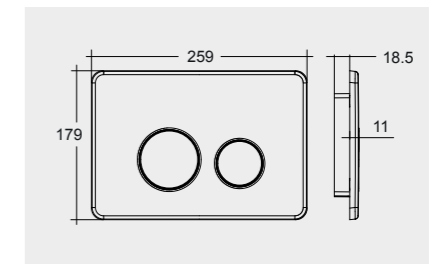

RAK-NEOFIX / PUSH PLATES

RAK-Neofix not only offers limitless installation possibilities, but a flat designed range of push plates in 3 elegant finishes and 2 different designs. The push plate is the only visible part of the concealed cistern and is built for the water saving dual system flush in volumes 6-3 liters or 4.5-3 liters. Another possibility to move functionality and style into your bathroom.

راك-نيوفيكس ليس فقط يوفر إمكانيات التركيب الا محدودة، وإنما أيضا يوفر مجموعة تصاميم مسطحة للوحات دفع في ٣ تشطيبات أنيقة وتصميمين مختلفين. لوحة الدفع هي الجزء المرئي الوحيد من الخزان المخفي، وهي مصممة لتوفير المياه المزدوج لنظام دافق في أحجام ٦-٣ لتر أو ٤,٥-٣ لتر. راک-نيوفيكس إمكانية أخرى للانتقال بوظائف وأسلوب الحمام الخاص بك.

All dimensions in mm
جميع الأبعاد بالمليمتر