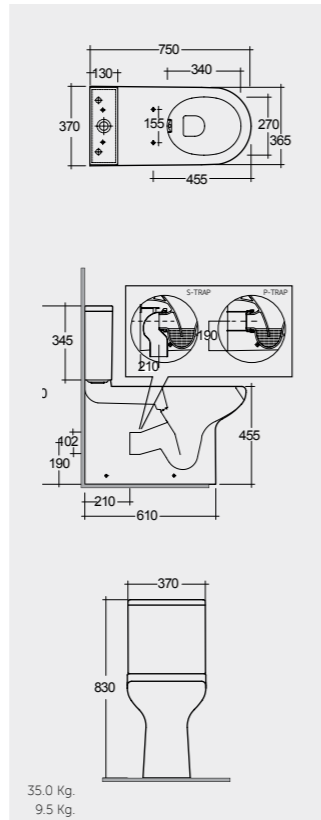

Measurements

القياسات