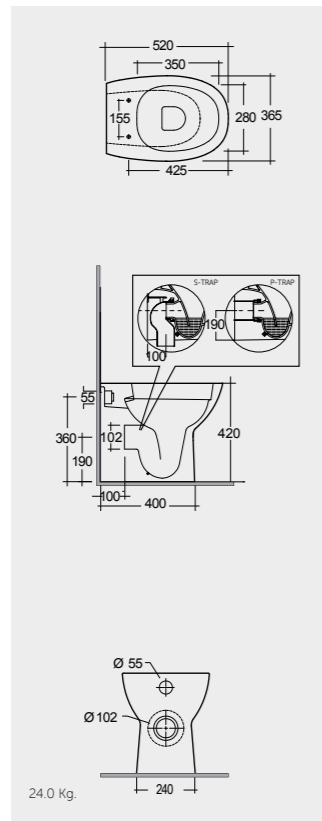

Urea RAK-Morning MORSC3901WH

Measurements

القياسات