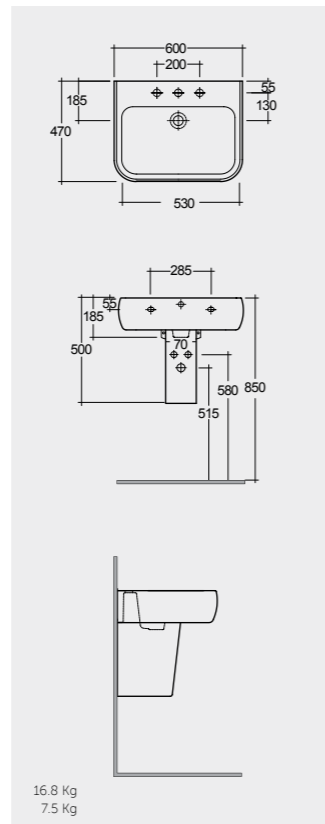

42 CM  
MP0701AWHA  
MP0103AWHA

52 CM  
MP0901AWHA

FOR WASH BASIN  
INOX CHROME : BTRWBSST001  
ABS CHROME : BTRWBABS002

النماذج

Inspectionable

Measurements

القياسات

Measurements