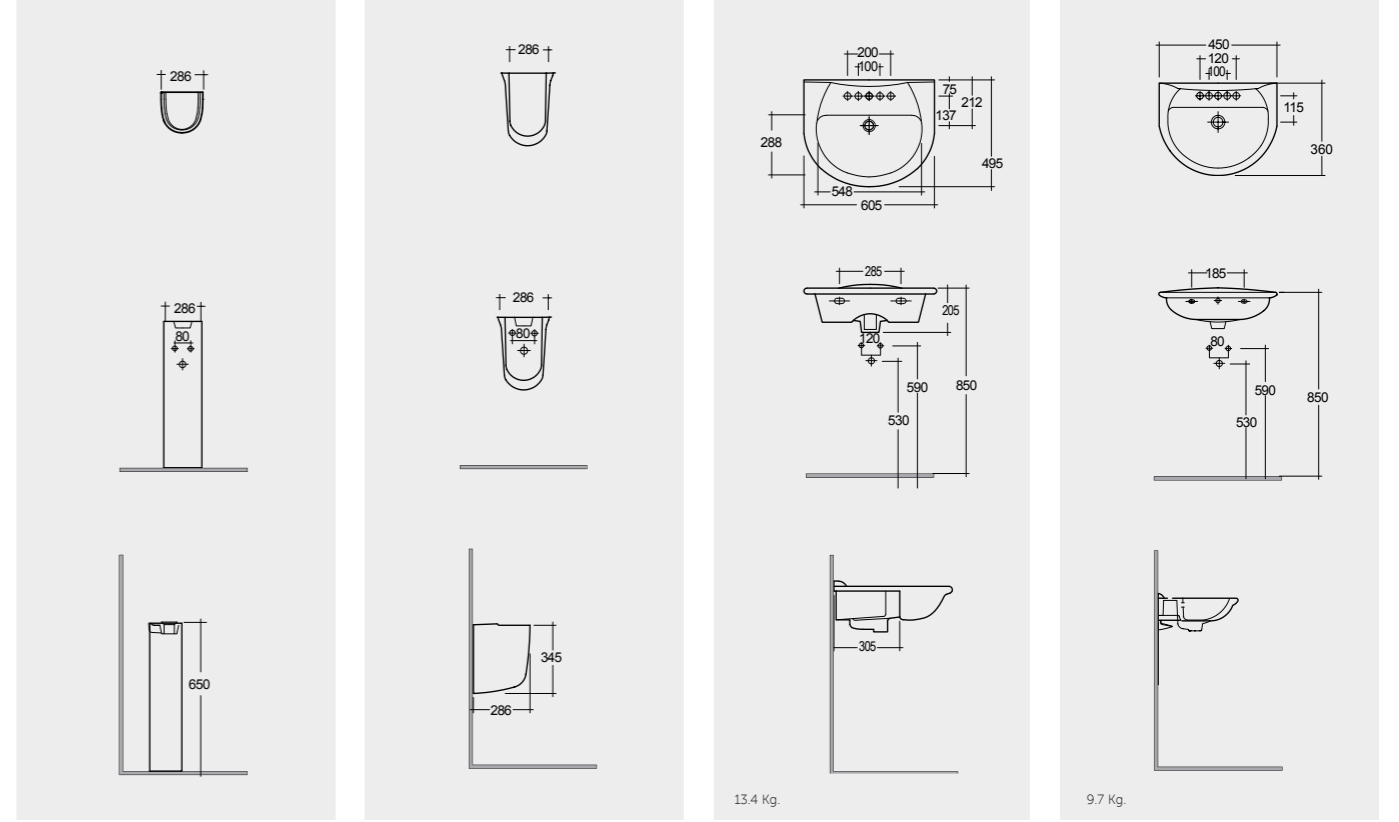

القياسات

Colours available

Colours shown here are as close to actual sanitaryware as printing process will allow
الألوان المييبة هنا قريبة إلى ألوان الأدوات الصحية الفعلية حسبما تسمح به عملية الطباعة

الألوان المتاحة

Notes

All dimensions in mm tolerance $\pm 5\%$ for below 200mm
and $\pm 3\%$ for above 200mm

ملحوظة

جميع القياسات تكون بالمليمتر $\pm 5\%$ للقياسات التي تقل عن 200 مليمتر و $\pm 3\%$ للقياسات التي تتجاوز 200 مليمتر