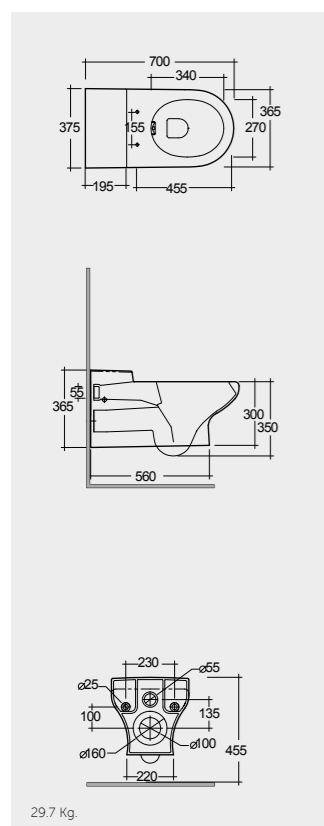

Measurements