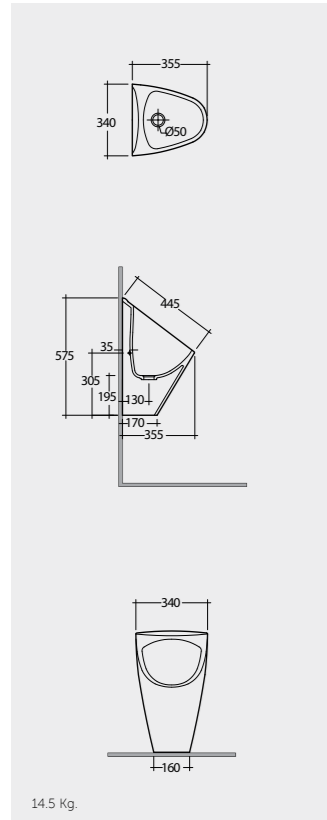

Model ID: VN20
Suitable WASTE TRAP: FS10 CONDC
Fixing Kit: FS37UK