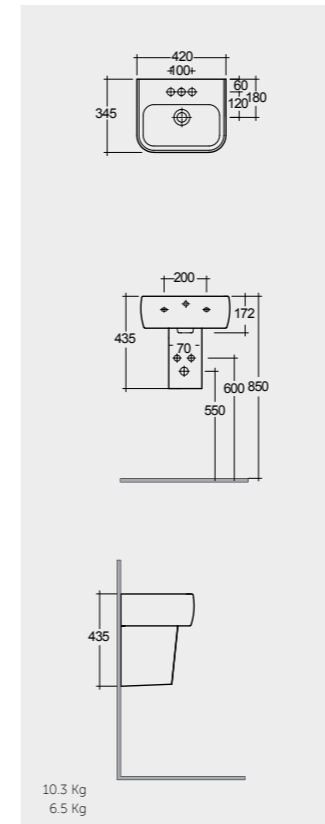

42 CM  
MP0701AWHA  
MP0103AWHA

52 CM  
MP0901AWHA

FOR WASH BASIN  
INOX CHROME : BTRWBSST001  
ABS CHROME : BTRWBABS002

النماذج

Inspectionable

Measurements

القياسات

Measurements