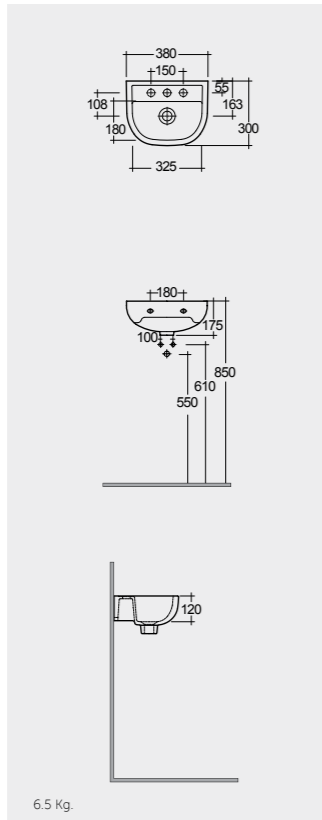

Measurements

القياسات