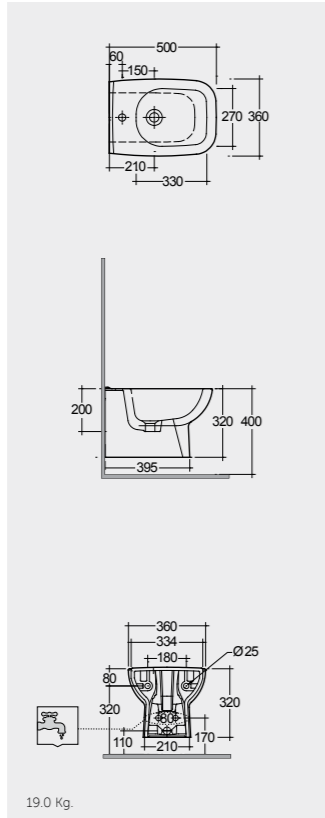

Models

النماذج

50 CM  
ORG14AWHA

50 CM  
ORG08AWHA

FOR BIDET  
PP WHITE : BTRBDPPR011  
ABS CHROME : BTRBDABS010

Measurements

القياسات

Notes