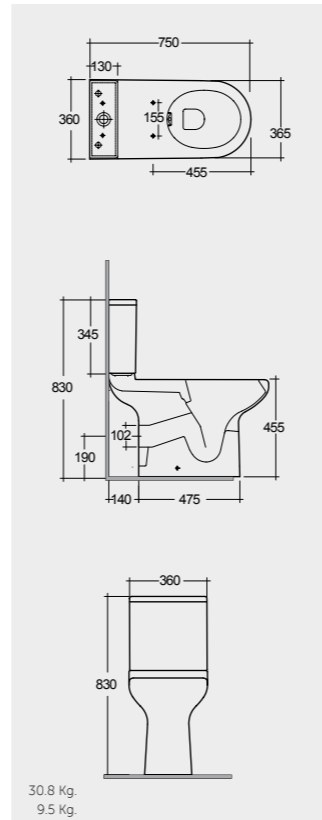

Measurements

القياسات