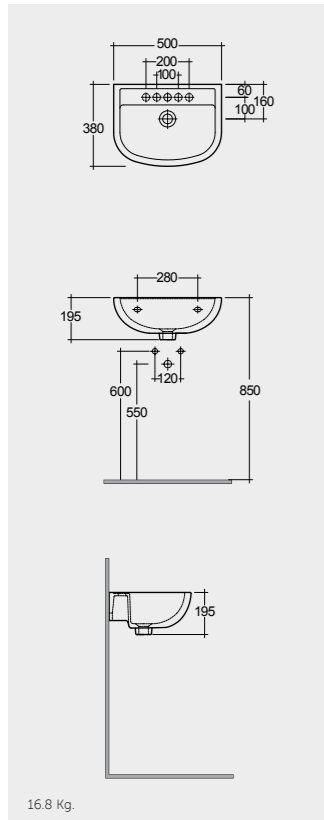

Measurements

القياسات