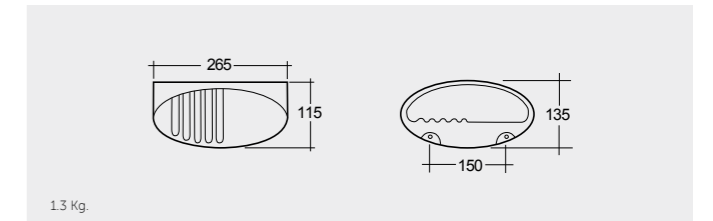

Big Soap Holder

ER24AWHA

حامل صابون كبير

Soap Holder Medium ER25AWHA

Soap Holder Small ER26AWHA

حامل صابون متوسط

حامل صابون صغير