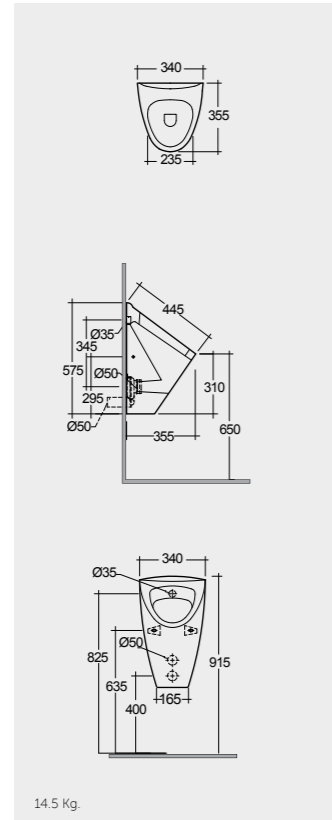

Model ID: VN20
Suitable WASTE TRAP: FS10 CONDC
Fixing Kit: FS37UK