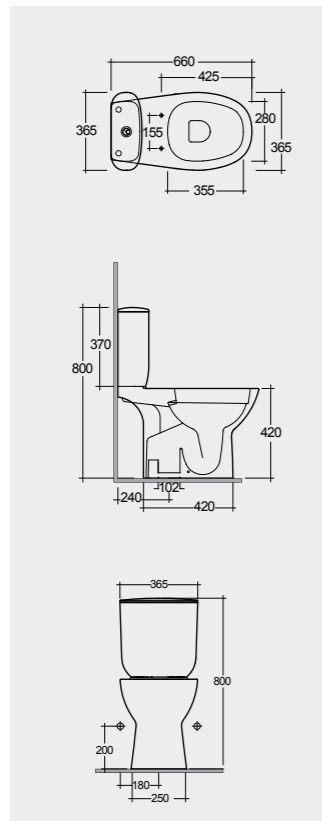

Measurements

القياسات