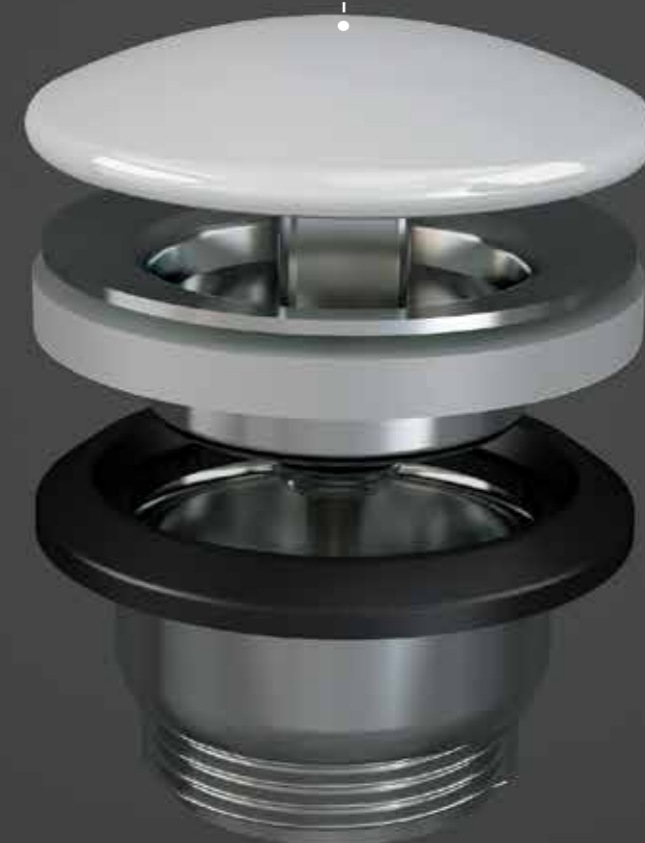

Measurements

القياسات

Notes

All dimensions in mm tolerance $\pm 5\%$ for below 200mm and $\pm 3\%$ for above 200mm

ملحوظة

جميع القياسات تكون بالمليمتر $\pm 5\%$ للقياسات التي تقل عن 200 مليمتر و $\pm 3\%$ للقياسات التي تتجاوز 200 مليمتر

PUSH TO
OPEN / CLOSE