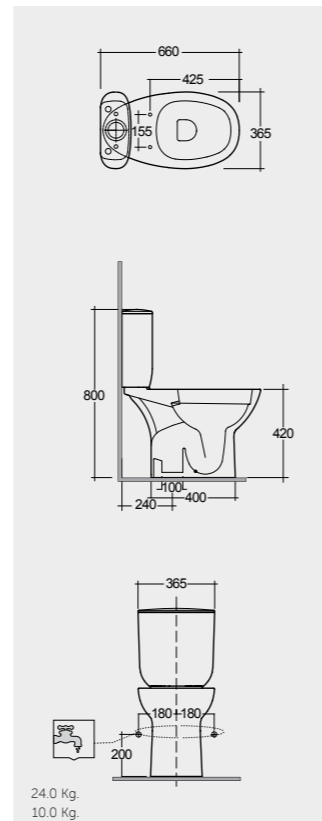

Measurements

القياسات