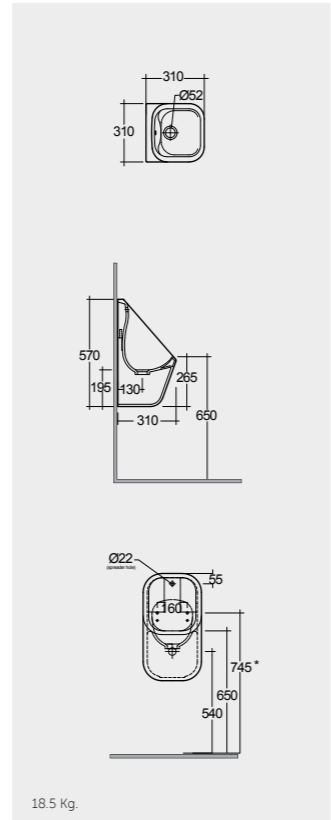

35 CM  
OC13AAWHA

URINAL PARTITION فاصل ميوالة

URINAL PARTITION 35 CM  
SE20AWHA

Measurements

القياسات

Model ID: VN20  
Suitable WASTE TRAP: FS10 CONDC  
Fixing Kit: FS37UK

Model ID: SE19  
Suitable bracket: OC36-TBKT  
Suitable waste outlet kit: MX08ME  
\* OC36-TBKT Bracket screw hole location