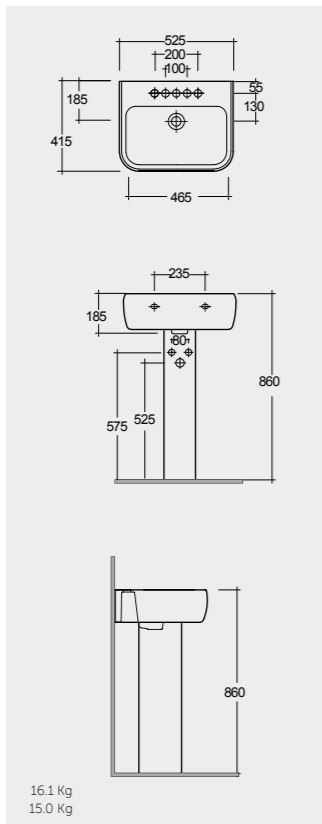

42 CM  
MP0701AWHA  
MP0103AWHA

52 CM  
MP0901AWHA

FOR WASH BASIN  
INOX CHROME : BTRWBSST001  
ABS CHROME : BTRWBABS002

النماذج

Inspectionable

Measurements

القياسات

Measurements