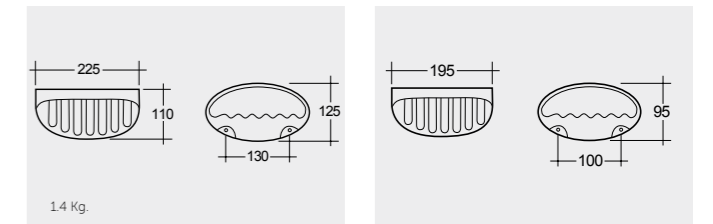

SQUATTING PANS AND CISTERNS

Models

النماذج

Measurements

القياسات

Colours available

Colours shown here are as close to actual sanitaryware as printing process will allow
الألوان الميينة هنا قريبة إلى ألوان الأدوات الصحية الفعلية حسبما تسمح به عملية الطباعة

الألوان المتاحة

RAK-EUROPA CERAMIC ACCESSORIES

Towel Rail Holder

ER27AWHA

حامل مناشف

Shelf

ER21AWHA

رف

Big Soap Holder

ER24AWHA

حامل صابون كبير

Soap Holder Medium ER25AWHA

Soap Holder Small ER26AWHA

حامل صابون متوسط

حامل صابون صغير

Robe Hook

ER22AWHA

علاقة جدارية

Paper Holder

ER23AWHA

حامل مناديل ورقية