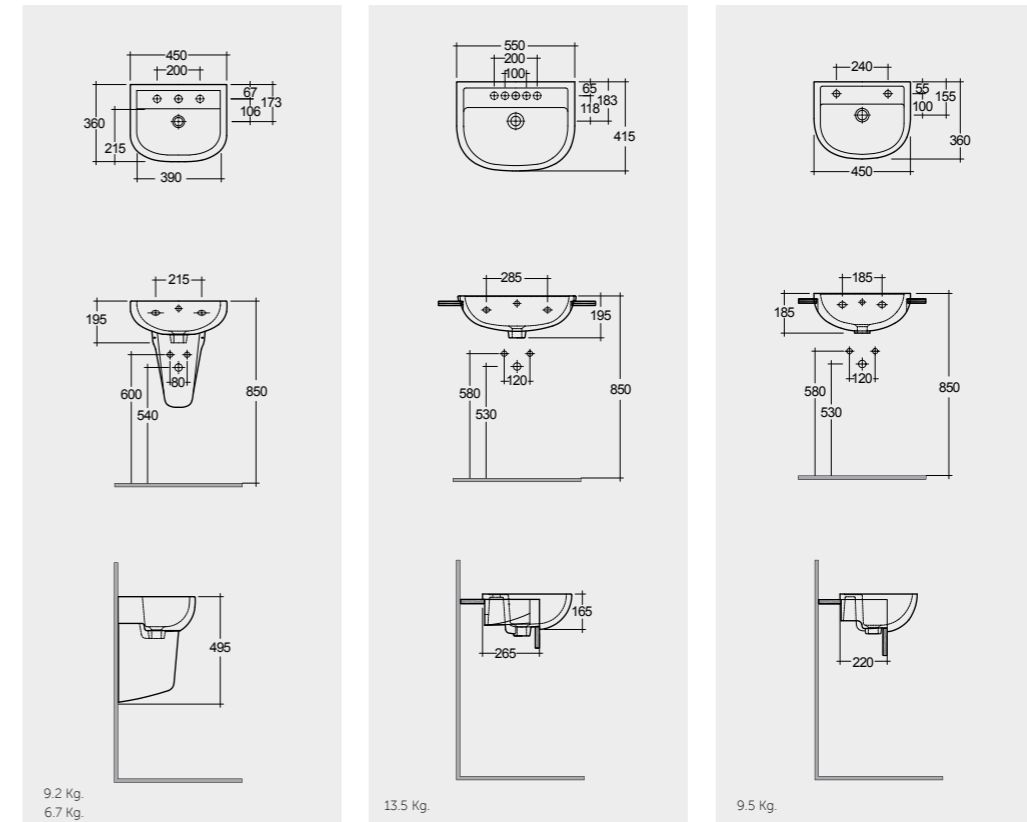

القياسات

Colours available

Colours shown here are as close to actual sanitaryware as printing process will allow
الألوان المييبة هنا قريبة إلى ألوان الأدوات الصحية الفعلية حسبما تسمح به عملية الطباعة

الألوان المتاحة

Notes

All dimensions in mm tolerance $\pm 5\%$ for below 200mm and $\pm 3\%$ for above 200mm

ملحوظة

جميع القياسات تكون بالمليمتر $\pm 5\%$ للقياسات التي تقل عن 200 مليمتر و $\pm 3\%$ للقياسات التي تتجاوز 200 مليمتر