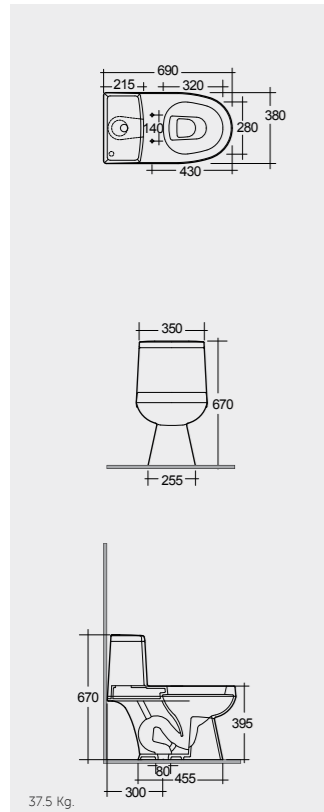

Measurements

القياسات

37.5 Kg.
ABS RAK-Flora Dlx
FLO5NCQRAWHA
ABS RAK-Flora Dlx
FLO5SCQRAWHA