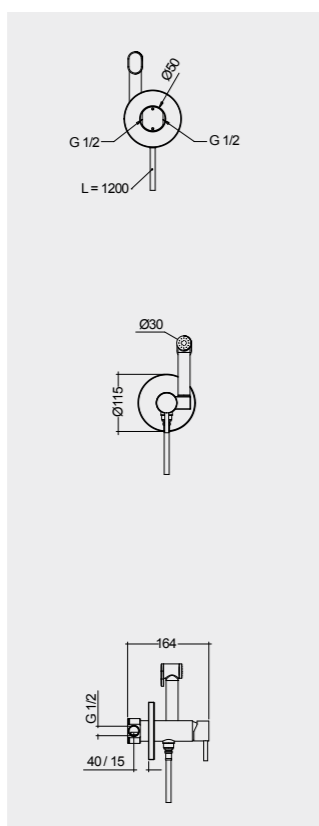

Measurements